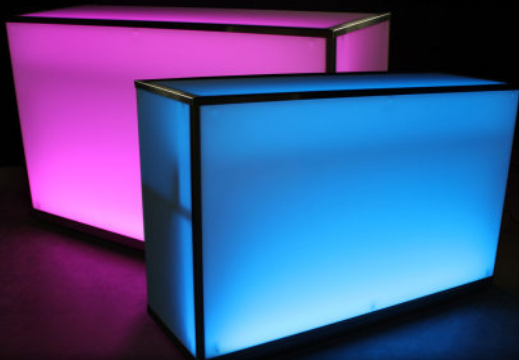

BEST™

PORTABLE BARS

There's a BEST portable bar
for every location and occasion

DELUX Foldable Bar

LUMI Back Lit Bar

VERSATI Bar On Wheels

"An evolution of the best ideas,

Using only the best materials,

Made with passion and high quality standards,

Is how you get the BEST Portable Bars.

A bold name that says it all."

DELUX Foldable Bar

100% Stainless Steel

Foldable, 70% space saving, can be carried through narrow spaces

1 minute assembly, no tools needed

46" top with left, center & right positions

Join to create long continuous bars

Optional LED holographic lighting

Designed to optimize work efficiency

Optional Branding

3d logo cut in 1/8" thick brushed stainless steel

VERSATI Bar on Wheels One Bar, Many Looks

Available with a wide selection of panels: acrylic, wood, metal and laminate

Switch panels and change your bar style in a few minutes

6 feet long, join multiple bars to create long continuous bars