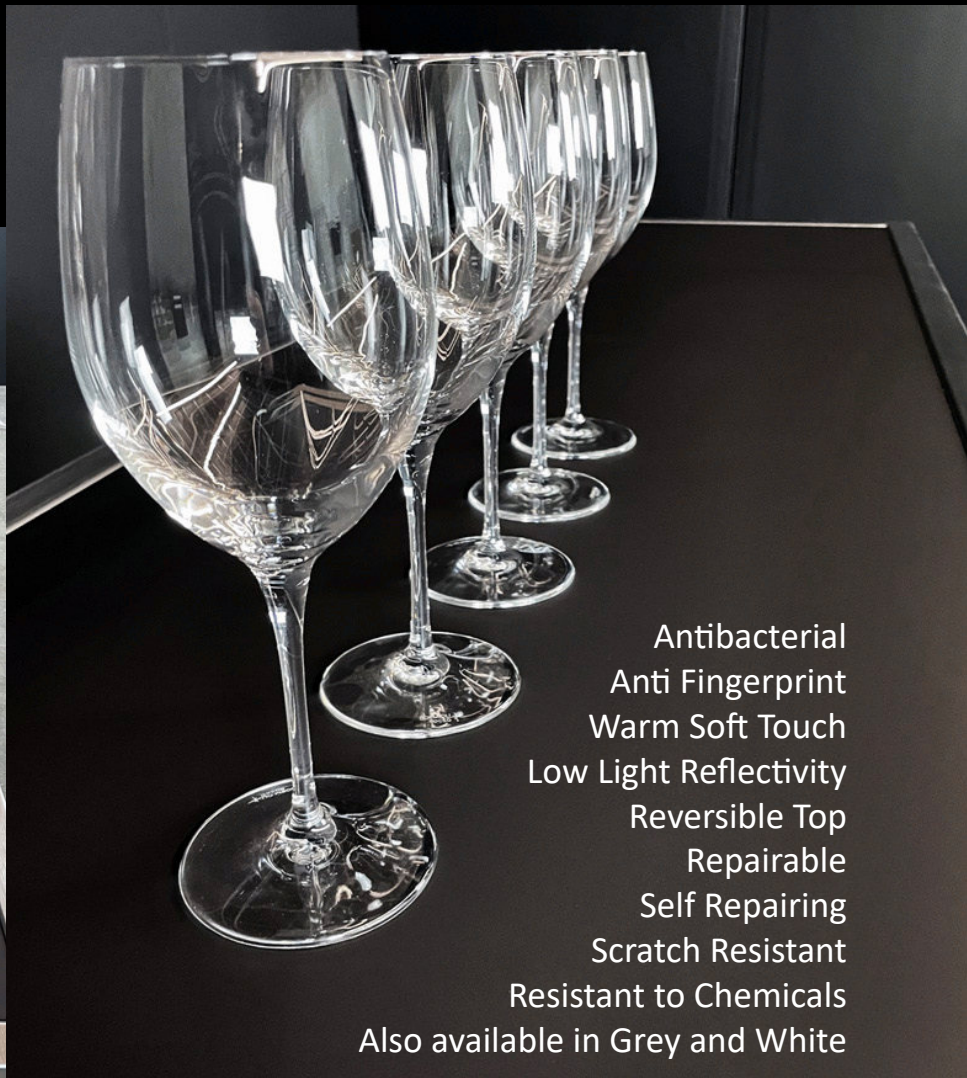

**Semi-Translucid
White Acrylic**

Mirror Acrylic

**#304 Brushed
Stainless Steel**

Magic Black

The Perfect Bar Top

- Antibacterial
- Anti Fingerprint
- Warm Soft Touch
- Low Light Reflectivity
- Reversible Top
- Repairable
- Self Repairing
- Scratch Resistant
- Resistant to Chemicals
- Also available in Grey and White