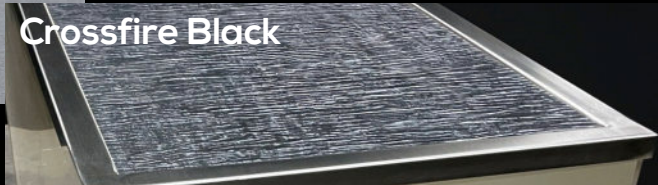

Wenge Maple

VERSATI

White Margins

Specialty Laminates

Resistant, economical and very realistic

Cement

BESTTM
P O R T A B L E B A R S

Aluminum Panels With Metallic Finish