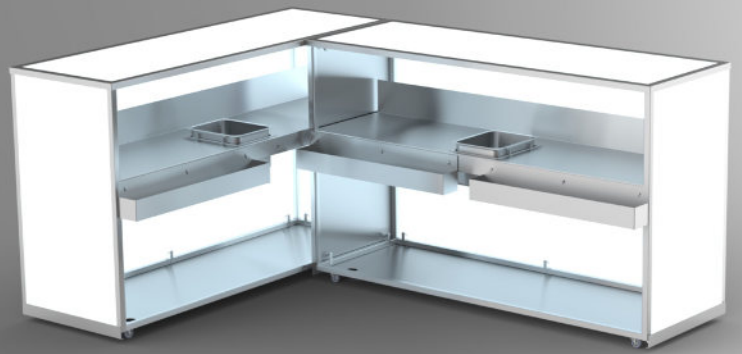

1 minute assembly, no tools needed

46" top with left, center & right positions

Join to create long continuous bars

Optional LED holographic lighting

Designed to optimize work efficiency

Optional Branding

3d logo cut in 1/8" thick brushed stainless steel

Very durable and easily repairable, any part can be replaced

Stainless steel structure and work surface

Very large serving space and storage

Designed to optimize work efficiency

Superior quality lockable wheels for smooth rolling and extra long durability

Optional speed rails, back lighting kit, vinyl protection cover and more

Infinite configuration possibilities
can be achieved by joining multiple
VERSATI bars together

Choose From a Large Selection of Panels