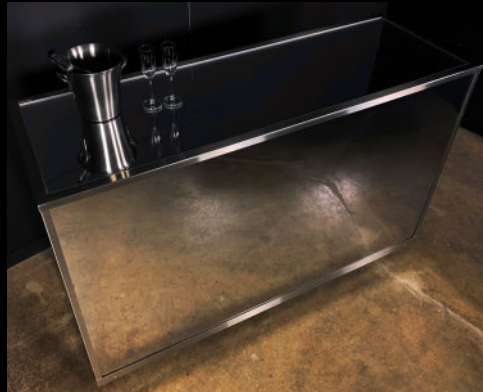

Optional speed rails, back lighting kit, vinyl protection cover and more

Infinite configuration possibilities
can be achieved by joining multiple
VERSATI bars together

Choose From a Large Selection of Panels

**Semi-Translucid
White Acrylic**

Mirror Acrylic

**#304 Brushed
Stainless Steel**

Magic Black

The Perfect Bar Top

- Antibacterial
- Anti Fingerprint
- Warm Soft Touch
- Low Light Reflectivity
- Reversible Top
- Repairable
- Self Repairing
- Scratch Resistant
- Resistant to Chemicals
- Also available in Grey and White