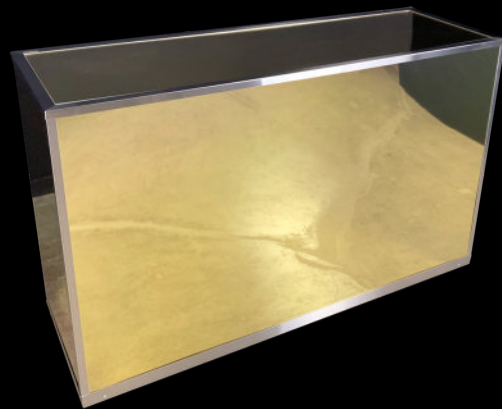

Mirror Gold

Brushed Bronze