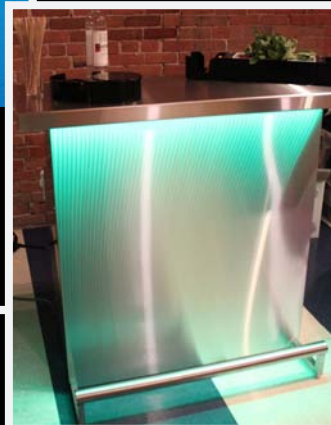

Green Product

98% recyclable materials and packaging
Energy efficient LED lights

Optimize Staff Efficiency

Functional design optimized to improve
work efficiency and comfort